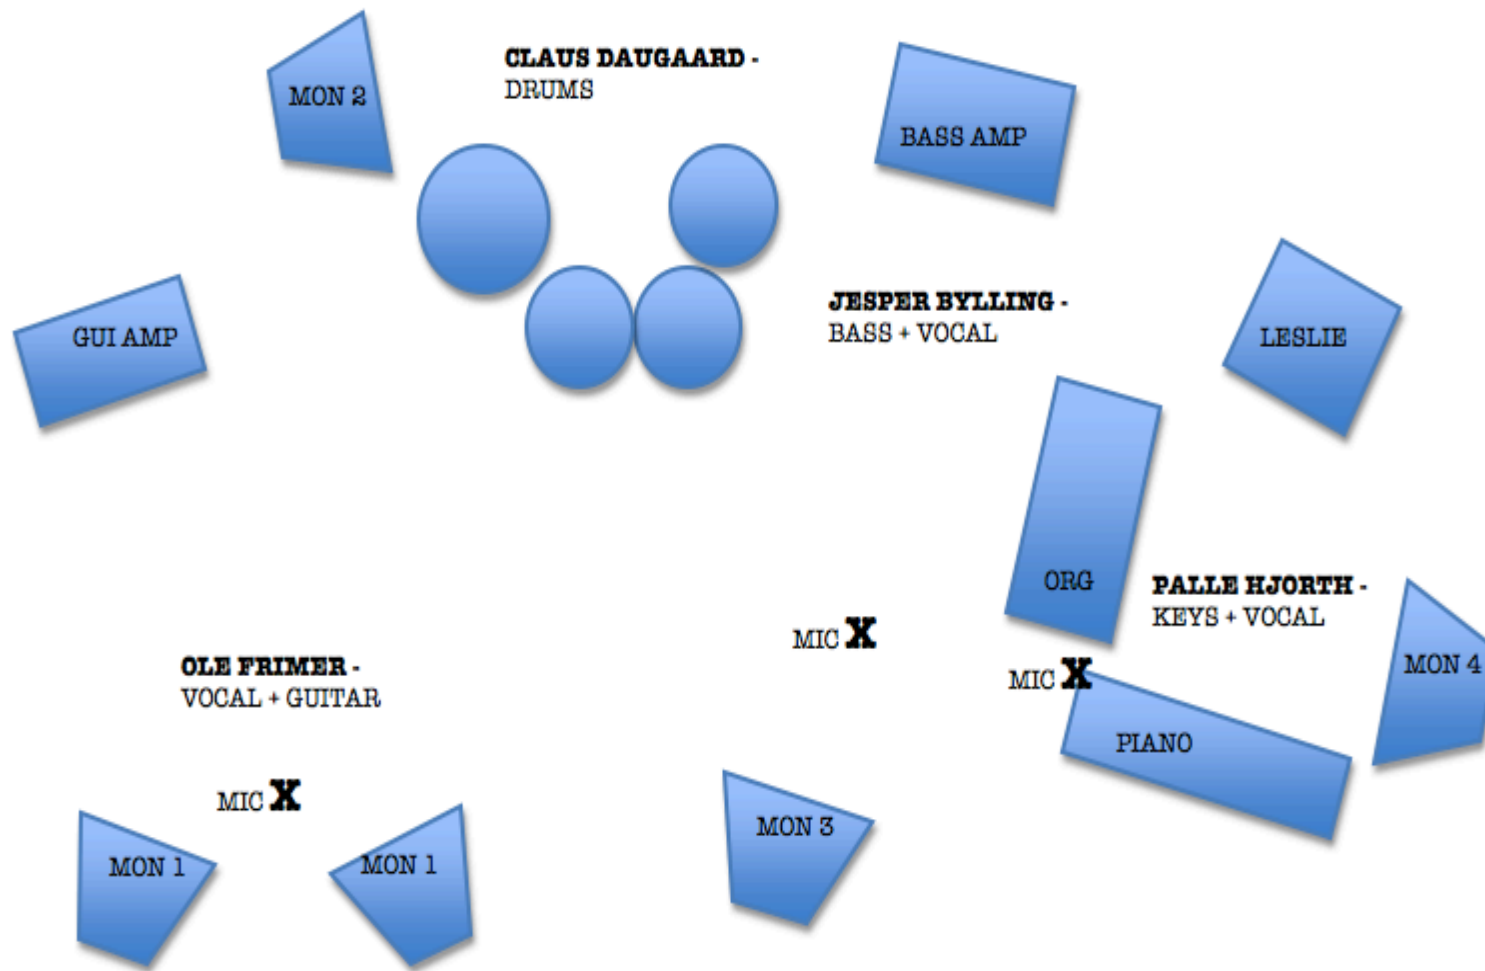

# OLE FRIMER BAND - STAGE PLOT

1	Kick	Standard
2	Snare 1	Standard
3	Snare 2	Standard
4	Hihat	Standard
5	Tom 1	Standard
6	Tom 2	Standard
7	Tom 3	Standard
8	OH L	Standard
9	OH R	Standard
10	Bass	DI
11	Les L	SM57
12	Les R	SM57
13	Les Bottom	SM57
14	Keys L	DI
15	Keys R	DI
16	Guit amp	SM57
17	Lead Voc (Ole)	SM58/Beta58
18	Voc (Jesper)	SM57
19	Voc (Palle)	SM58