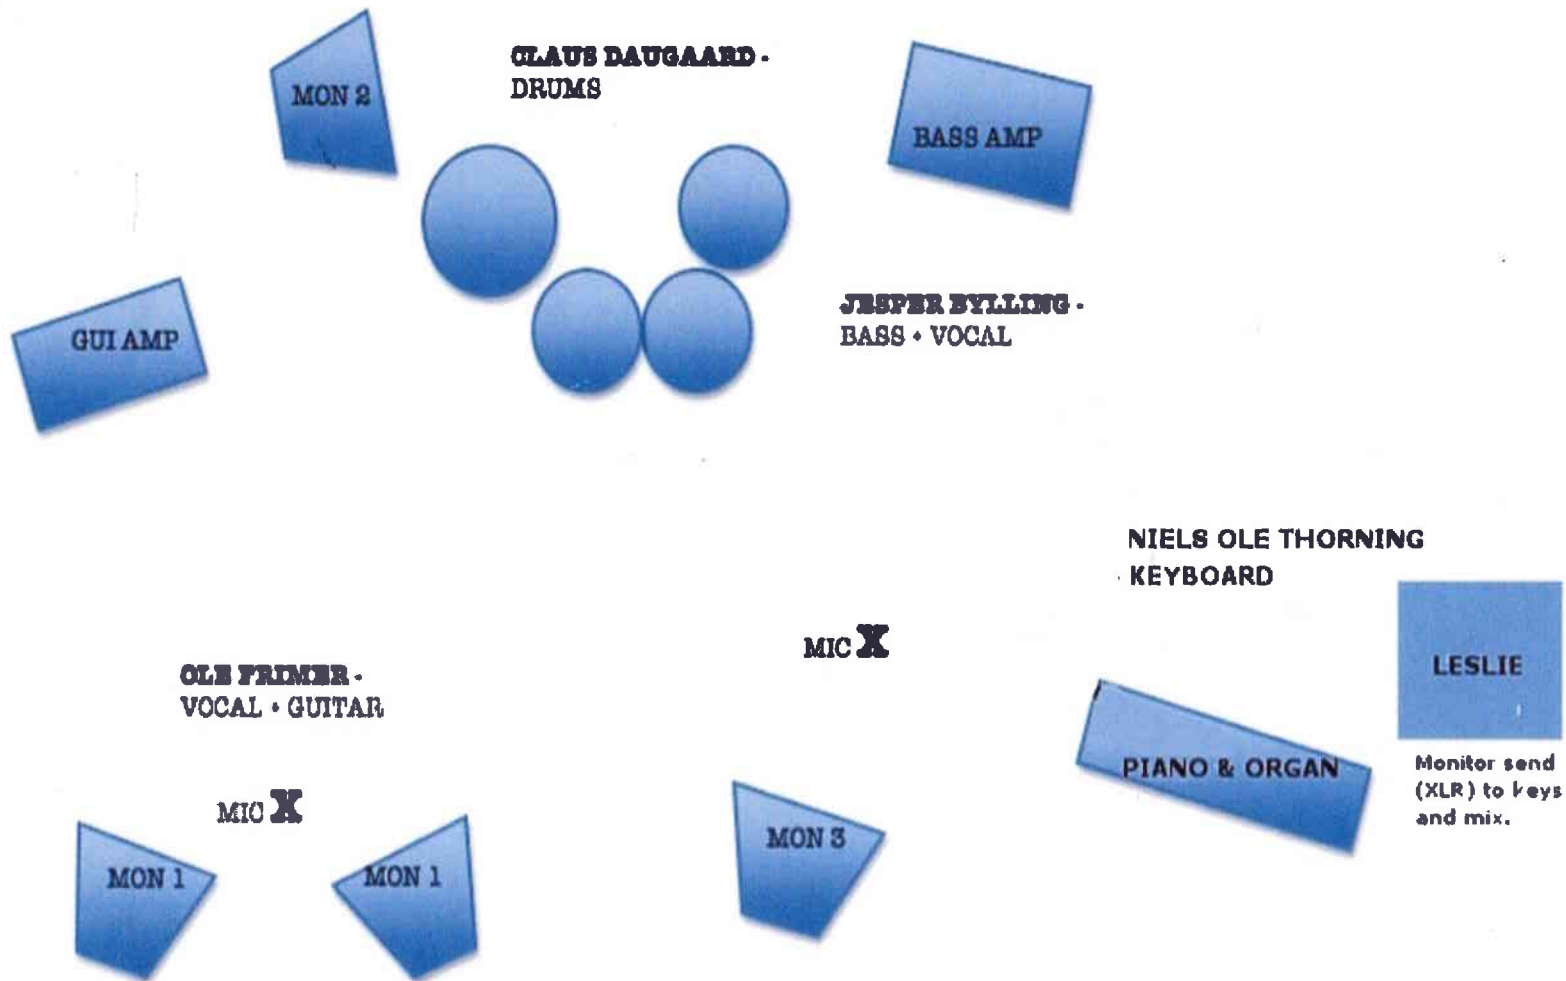

OLE FRIMER BAND - STAGE PLOT

1	Kick	Standard
2	Snare 1	Standard
3	Snare 2	Standard
4	Hihat	Standard
5	Tom 1	Standard
6	Tom 2	Standard
7	Tom 3	Standard
8	OH L	Standard
9	OH R	Standard
10	Bass	DI
11	Les L	SM57
12	Les R	SM57
13	Les Bottom	SM57
14	Keys L	DI
15	Keys R	DI
16	Guit amp	SM57
17	Lead Voc (Ole)	SM58/Beta58
18	Voc (Jesper)	SM57